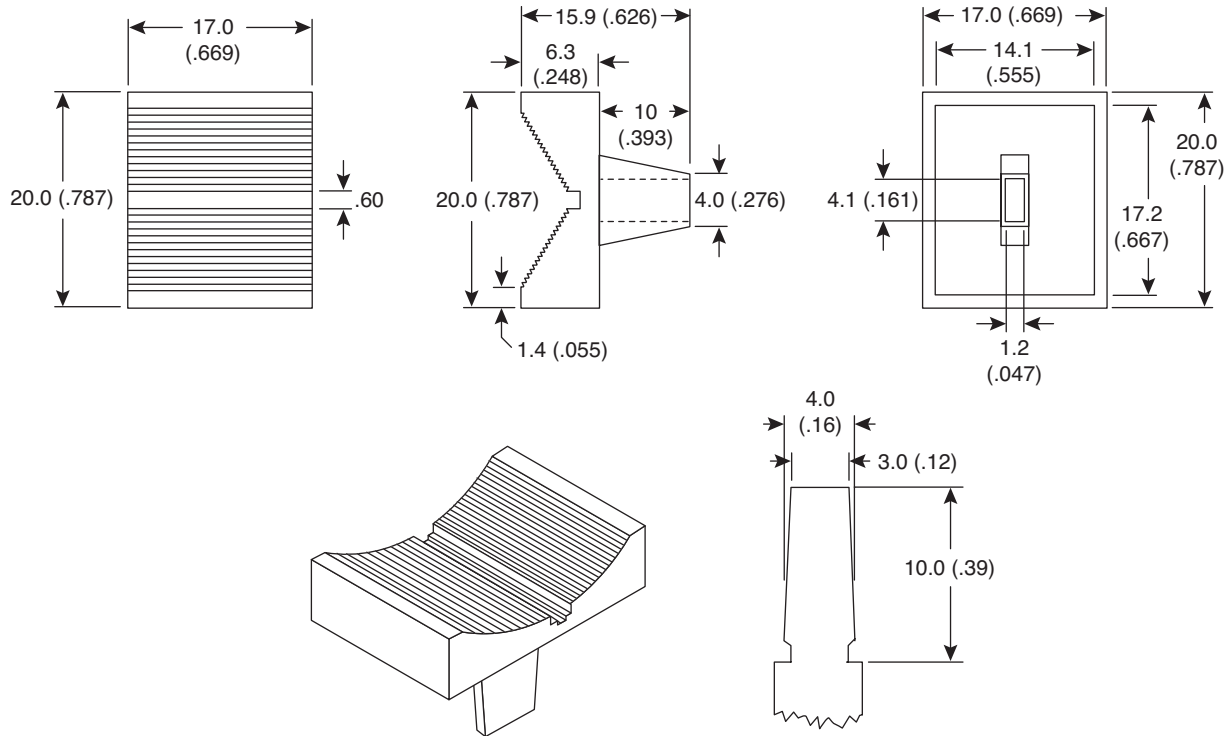

Date Last Revised: 1-20-05

**DIMENSIONS: mm (In.)**

SPECIFICATIONS	
<b>Type:</b>	High Visibility Color Slide
<b>Material:</b>	ABS Plastic
<b>Width:</b>	.68"
<b>Height:</b>	.63"
<b>Lenght:</b>	.79"
<b>Color:</b>	Orange w/ white indicator (450-3050)
	Black w/ white indicator (450-3051)
	Gray w/ black indicator (450-3052)